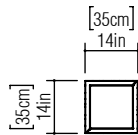

1:50

Finish Options:

01 Pine	24 Marsala
02 Coffee	25 Iridescent White
04 Tobacco	26 Light Pink
06 Imbuia	27 Gold
07 White	28 Silver
09 Louro Freijo	29 Teal
12 Teak	30 Olive Green
13 Bluish Green	31 Ferrari Red
14 Yellow	32 Copper
15 Cappuccino	33 Bronze
18 American Walnut	34 Birch
22 Black