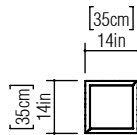

1:50

Finish Options:

01 Pine	24 Marsala
02 Coffee	25 Iridescent White
04 Tobacco	26 Light Pink
06 Imbuia	27 Gold
07 White	28 Silver
09 Louro Freijo	29 Teal
12 Teak	30 Olive Green
13 Bluish Green	31 Ferrari Red
14 Yellow	32 Copper
15 Cappuccino	33 Bronze
18 American Walnut	34 Birch
22 Black