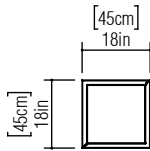

1:50

Finish Options:

	01 Pine		24 Marsala
	02 Coffee		25 Iridescent White
	04 Tobacco		26 Light Pink
	06 Imbuia		27 Gold
	07 White		28 Silver
	09 Louro Freijo		29 Teal
	12 Teak		30 Olive Green
	13 Bluish Green		31 Ferrari Red
	14 Yellow		32 Copper
	15 Cappuccino		33 Bronze
	18 American Walnut		34 Birch
	22 Black