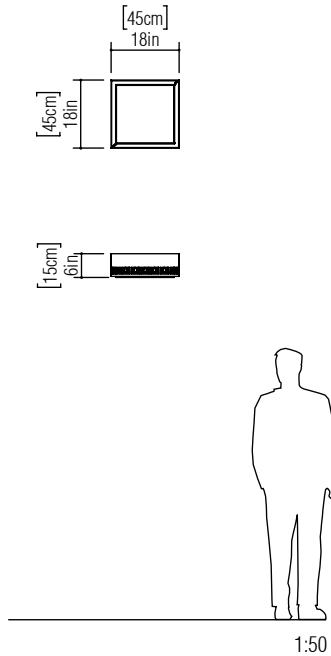

Finish Options:

	01 Pine		24 Marsala
	02 Coffee		25 Iridescent White
	04 Tobacco		26 Light Pink
	06 Imbuia		27 Gold
	07 White		28 Silver
	09 Louro Freijo		29 Teal
	12 Teak		30 Olive Green
	13 Bluish Green		31 Ferrari Red
	14 Yellow		32 Copper
	15 Cappuccino		33 Bronze
	18 American Walnut		34 Birch
	22 Black