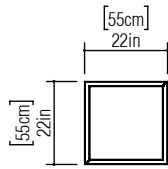

1:50

Finish Options:

01 Pine	24 Marsala
02 Coffee	25 Iridescent White
04 Tobacco	26 Light Pink
06 Imbuia	27 Gold
07 White	28 Silver
09 Louro Freijo	29 Teal
12 Teak	30 Olive Green
13 Bluish Green	31 Ferrari Red
14 Yellow	32 Copper
15 Cappuccino	33 Bronze
18 American Walnut	34 Birch
22 Black