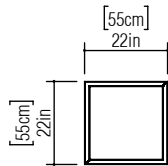

1:50

Finish Options:

01 Pine	24 Marsala
02 Coffee	25 Iridescent White
04 Tobacco	26 Light Pink
06 Imbuia	27 Gold
07 White	28 Silver
09 Louro Freijo	29 Teal
12 Teak	30 Olive Green
13 Bluish Green	31 Ferrari Red
14 Yellow	32 Copper
15 Cappuccino	33 Bronze
18 American Walnut	34 Birch
22 Black