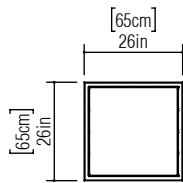

1:50

Finish Options:

01 Pine	24 Marsala
02 Coffee	25 Iridescent White
04 Tobacco	26 Light Pink
06 Imbuia	27 Gold
07 White	28 Silver
09 Louro Freijo	29 Teal
12 Teak	30 Olive Green
13 Bluish Green	31 Ferrari Red
14 Yellow	32 Copper
15 Cappuccino	33 Bronze
18 American Walnut	34 Birch
22 Black