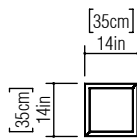

Finish Options:

01 Pine	24 Marsala
02 Coffee	25 Iridescent White
04 Tobacco	26 Light Pink
06 Imbuia	27 Gold
07 White	28 Silver
09 Louro Freijo	29 Teal
12 Teak	30 Olive Green
13 Bluish Green	31 Ferrari Red
14 Yellow	32 Copper
15 Cappuccino	33 Bronze
18 American Walnut	34 Birch
22 Black