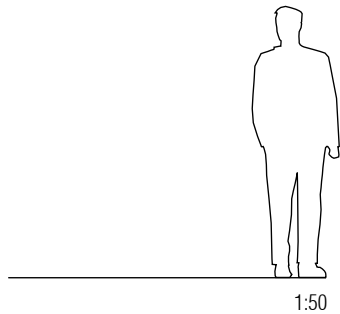

Finish Options:

01 Pine	24 Marsala
02 Coffee	25 Iridescent White
04 Tobacco	26 Light Pink
06 Imbuia	27 Gold
07 White	28 Silver
09 Louro Freijo	29 Teal
12 Teak	30 Olive Green
13 Bluish Green	31 Ferrari Red
14 Yellow	32 Copper
15 Cappuccino	33 Bronze
18 American Walnut	34 Birch
22 Black