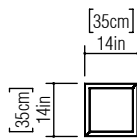

1:50

Finish Options:

01 Pine	24 Marsala
02 Coffee	25 Iridescent White
04 Tobacco	26 Light Pink
06 Imbuia	27 Gold
07 White	28 Silver
09 Louro Freijo	29 Teal
12 Teak	30 Olive Green
13 Bluish Green	31 Ferrari Red
14 Yellow	32 Copper
15 Cappuccino	33 Bronze
18 American Walnut	34 Birch
22 Black