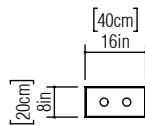

1:50

Finish Options:

01 Pine	24 Marsala
02 Coffee	25 Iridescent White
04 Tobacco	26 Light Pink
06 Imbuia	27 Gold
07 White	28 Silver
09 Louro Freijo	29 Teal
12 Teak	30 Olive Green
13 Bluish Green	31 Ferrari Red
14 Yellow	32 Copper
15 Cappuccino	33 Bronze
18 American Walnut	34 Birch
22 Black