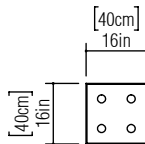

1:50

Finish Options:

01 Pine	24 Marsala
02 Coffee	25 Iridescent White
04 Tobacco	26 Light Pink
06 Imbuia	27 Gold
07 White	28 Silver
09 Louro Freijo	29 Teal
12 Teak	30 Olive Green
13 Bluish Green	31 Ferrari Red
14 Yellow	32 Copper
15 Cappuccino	33 Bronze
18 American Walnut	34 Birch
22 Black