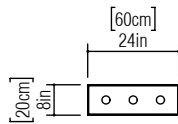

Reference: 5061.
Line: Miter
Application: Ceiling
Description: Open Square Ceiling 45° Miter Joint 60x18x20

Material: Natural Wood Veneer and MDF
Weight (unpacked): 2,45kg/5,40lb

Light Source Type: E-26
3x 25W (max. each)
Fluorescent or LED
Bulbs not included
Color Temperature: Lamp dependent
CRI: Lamp dependent
Luminous Flux: Lamp dependent

Isolation: Class II
Input Voltage (VAC): 110 ~ 277V
Input Frequency (Hz): 60 Hz

Suspension Cable Length: Not applicable

1:50

Finish Options:

 01 Pine	 24 Marsala
 02 Coffee	 25 Iridescent White
 04 Tobacco	 26 Light Pink
 06 Imbuia	 27 Gold
 07 White	 28 Silver
 09 Louro Freijo	 29 Teal
 12 Teak	 30 Olive Green
 13 Bluish Green	 31 Ferrari Red
 14 Yellow	 32 Copper
 15 Cappuccino	 33 Bronze
 18 American Walnut	 34 Birch
 22 Black	