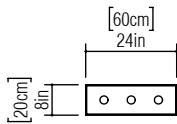

1:50

Finish Options:

01 Pine	24 Marsala
02 Coffee	25 Iridescent White
04 Tobacco	26 Light Pink
06 Imbuia	27 Gold
07 White	28 Silver
09 Louro Freijo	29 Teal
12 Teak	30 Olive Green
13 Bluish Green	31 Ferrari Red
14 Yellow	32 Copper
15 Cappuccino	33 Bronze
18 American Walnut	34 Birch
22 Black