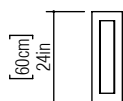

1:50

Finish Options:

01 Pine	24 Marsala
02 Coffee	25 Iridescent White
04 Tobacco	26 Light Pink
06 Imbuia	27 Gold
07 White	28 Silver
09 Louro Freijo	29 Teal
12 Teak	30 Olive Green
13 Bluish Green	31 Ferrari Red
14 Yellow	32 Copper
15 Cappuccino	33 Bronze
18 American Walnut	34 Birch
22 Black