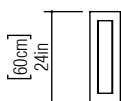

1:50

Finish Options:

01 Pine	24 Marsala
02 Coffee	25 Iridescent White
04 Tobacco	26 Light Pink
06 Imbuia	27 Gold
07 White	28 Silver
09 Louro Freijo	29 Teal
12 Teak	30 Olive Green
13 Bluish Green	31 Ferrari Red
14 Yellow	32 Copper
15 Cappuccino	33 Bronze
18 American Walnut	34 Birch
22 Black