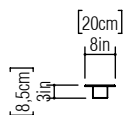

1:50

Finish Options:

01 Pine	24 Marsala
02 Coffee	25 Iridescent White
04 Tobacco	26 Light Pink
06 Imbuia	27 Gold
07 White	28 Silver
09 Louro Freijo	29 Teal
12 Teak	30 Olive Green
13 Bluish Green	31 Ferrari Red
14 Yellow	32 Copper
15 Cappuccino	33 Bronze
18 American Walnut	34 Birch
22 Black