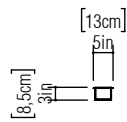

1:50

Finish Options:

01 Pine	24 Marsala
02 Coffee	25 Iridescent White
04 Tobacco	26 Light Pink
06 Imbuia	27 Gold
07 White	28 Silver
09 Louro Freijo	29 Teal
12 Teak	30 Olive Green
13 Bluish Green	31 Ferrari Red
14 Yellow	32 Copper
15 Cappuccino	33 Bronze
18 American Walnut	34 Birch
22 Black