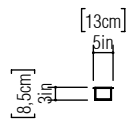

Finish Options:

01 Pine	24 Marsala
02 Coffee	25 Iridescent White
04 Tobacco	26 Light Pink
06 Imbuia	27 Gold
07 White	28 Silver
09 Louro Freijo	29 Teal
12 Teak	30 Olive Green
13 Bluish Green	31 Ferrari Red
14 Yellow	32 Copper
15 Cappuccino	33 Bronze
18 American Walnut	34 Birch
22 Black