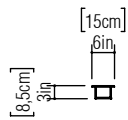

1:50

Finish Options:

01 Pine	24 Marsala
02 Coffee	25 Iridescent White
04 Tobacco	26 Light Pink
06 Imbuia	27 Gold
07 White	28 Silver
09 Louro Freijo	29 Teal
12 Teak	30 Olive Green
13 Bluish Green	31 Ferrari Red
14 Yellow	32 Copper
15 Cappuccino	33 Bronze
18 American Walnut	34 Birch
22 Black