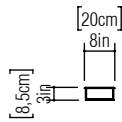

1:50

Finish Options:

01 Pine	24 Marsala
02 Coffee	25 Iridescent White
04 Tobacco	26 Light Pink
06 Imbuia	27 Gold
07 White	28 Silver
09 Louro Freijo	29 Teal
12 Teak	30 Olive Green
13 Bluish Green	31 Ferrari Red
14 Yellow	32 Copper
15 Cappuccino	33 Bronze
18 American Walnut	34 Birch
22 Black