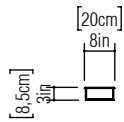

1:50

Finish Options:

01 Pine	24 Marsala
02 Coffee	25 Iridescent White
04 Tobacco	26 Light Pink
06 Imbuia	27 Gold
07 White	28 Silver
09 Louro Freijo	29 Teal
12 Teak	30 Olive Green
13 Bluish Green	31 Ferrari Red
14 Yellow	32 Copper
15 Cappuccino	33 Bronze
18 American Walnut	34 Birch
22 Black