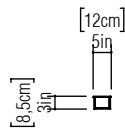

1:50

Finish Options:

	01 Pine		24 Marsala
	02 Coffee		25 Iridescent White
	04 Tobacco		26 Light Pink
	06 Imbuia		27 Gold
	07 White		28 Silver
	09 Louro Freijo		29 Teal
	12 Teak		30 Olive Green
	13 Bluish Green		31 Ferrari Red
	14 Yellow		32 Copper
	15 Cappuccino		33 Bronze
	18 American Walnut		34 Birch
	22 Black