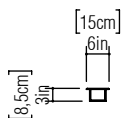

1:50

Finish Options:

01 Pine	24 Marsala
02 Coffee	25 Iridescent White
04 Tobacco	26 Light Pink
06 Imbuia	27 Gold
07 White	28 Silver
09 Louro Freijo	29 Teal
12 Teak	30 Olive Green
13 Bluish Green	31 Ferrari Red
14 Yellow	32 Copper
15 Cappuccino	33 Bronze
18 American Walnut	34 Birch
22 Black