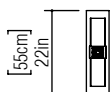

Reference: 4054.
Line: Star
Application: Wall Sconce
Description: Star Wall Sconce 15x55x8,5

Material: Natural Wood Veneer, MDF and Acrylic
Weight (unpacked): 0,75kg/1,65lb

Light Source Type: E-26
2x 25W (max. each)
Fluorescent or LED
Bulbs not included

Color Temperature: Lamp dependent
CRI: Lamp dependent
Luminous Flux: Lamp dependent

Isolation: Class II
Input Voltage (VAC): 110 ~ 277V
Input Frequency (Hz): 60 Hz

Suspension Cable Length: Not applicable
Certificates: