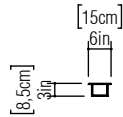

1:50

Finish Options:

01 Pine	24 Marsala
02 Coffee	25 Iridescent White
04 Tobacco	26 Light Pink
06 Imbuia	27 Gold
07 White	28 Silver
09 Louro Freijo	29 Teal
12 Teak	30 Olive Green
13 Bluish Green	31 Ferrari Red
14 Yellow	32 Copper
15 Cappuccino	33 Bronze
18 American Walnut	34 Birch
22 Black