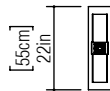

1:50

Finish Options:

01 Pine	24 Marsala
02 Coffee	25 Iridescent White
04 Tobacco	26 Light Pink
06 Imbuia	27 Gold
07 White	28 Silver
09 Louro Freijo	29 Teal
12 Teak	30 Olive Green
13 Bluish Green	31 Ferrari Red
14 Yellow	32 Copper
15 Cappuccino	33 Bronze
18 American Walnut	34 Birch
22 Black