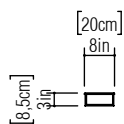

1:50

Finish Options:

01 Pine	24 Marsala
02 Coffee	25 Iridescent White
04 Tobacco	26 Light Pink
06 Imbuia	27 Gold
07 White	28 Silver
09 Louro Freijo	29 Teal
12 Teak	30 Olive Green
13 Bluish Green	31 Ferrari Red
14 Yellow	32 Copper
15 Cappuccino	33 Bronze
18 American Walnut	34 Birch
22 Black