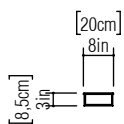

1:50

Finish Options:

	01 Pine		24 Marsala
	02 Coffee		25 Iridescent White
	04 Tobacco		26 Light Pink
	06 Imbuia		27 Gold
	07 White		28 Silver
	09 Louro Freijo		29 Teal
	12 Teak		30 Olive Green
	13 Bluish Green		31 Ferrari Red
	14 Yellow		32 Copper
	15 Cappuccino		33 Bronze
	18 American Walnut		34 Birch
	22 Black