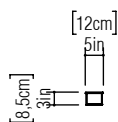

1:50

Finish Options:

01 Pine	24 Marsala
02 Coffee	25 Iridescent White
04 Tobacco	26 Light Pink
06 Imbuia	27 Gold
07 White	28 Silver
09 Louro Freijo	29 Teal
12 Teak	30 Olive Green
13 Bluish Green	31 Ferrari Red
14 Yellow	32 Copper
15 Cappuccino	33 Bronze
18 American Walnut	34 Birch
22 Black