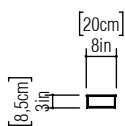

1:50

Finish Options:

01 Pine	24 Marsala
02 Coffee	25 Iridescent White
04 Tobacco	26 Light Pink
06 Imbuia	27 Gold
07 White	28 Silver
09 Louro Freijo	29 Teal
12 Teak	30 Olive Green
13 Bluish Green	31 Ferrari Red
14 Yellow	32 Copper
15 Cappuccino	33 Bronze
18 American Walnut	34 Birch
22 Black