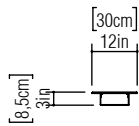

1:50

Finish Options:

01 Pine	24 Marsala
02 Coffee	25 Iridescent White
04 Tobacco	26 Light Pink
06 Imbuia	27 Gold
07 White	28 Silver
09 Louro Freijo	29 Teal
12 Teak	30 Olive Green
13 Bluish Green	31 Ferrari Red
14 Yellow	32 Copper
15 Cappuccino	33 Bronze
18 American Walnut	34 Birch
22 Black