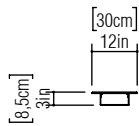

1:50

Finish Options:

	01 Pine		24 Marsala
	02 Coffee		25 Iridescent White
	04 Tobacco		26 Light Pink
	06 Imbuia		27 Gold
	07 White		28 Silver
	09 Louro Freijo		29 Teal
	12 Teak		30 Olive Green
	13 Bluish Green		31 Ferrari Red
	14 Yellow		32 Copper
	15 Cappuccino		33 Bronze
	18 American Walnut		34 Birch
	22 Black