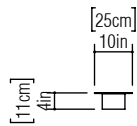

Reference: 429.
Line: Clean
Application: Wall Sconce
Description: Classic Wall Sconce with Curved Acrylic 25x46x11

Material: Natural Wood Veneer, MDF and Acrylic
Weight (unpacked): 0,85kg/1,88lb

Light Source Type: E-26
2x 25W (max. each)
Fluorescent or LED
Bulbs not included

Color Temperature: Lamp dependent
CRI: Lamp dependent
Luminous Flux: Lamp dependent

Isolation: Class II
Input Voltage (VAC): 110 ~ 277V
Input Frequency (Hz): 60 Hz

Suspension Cable Length: Not applicable
Certificates: