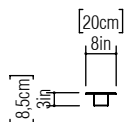

1:50

Finish Options:

01 Pine	24 Marsala
02 Coffee	25 Iridescent White
04 Tobacco	26 Light Pink
06 Imbuia	27 Gold
07 White	28 Silver
09 Louro Freijo	29 Teal
12 Teak	30 Olive Green
13 Bluish Green	31 Ferrari Red
14 Yellow	32 Copper
15 Cappuccino	33 Bronze
18 American Walnut	34 Birch
22 Black