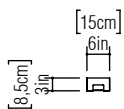

1:50

Finish Options:

01 Pine	24 Marsala
02 Coffee	25 Iridescent White
04 Tobacco	26 Light Pink
06 Imbuia	27 Gold
07 White	28 Silver
09 Louro Freijo	29 Teal
12 Teak	30 Olive Green
13 Bluish Green	31 Ferrari Red
14 Yellow	32 Copper
15 Cappuccino	33 Bronze
18 American Walnut	34 Birch
22 Black