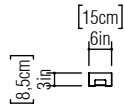

1:50

Finish Options:

01 Pine	24 Marsala
02 Coffee	25 Iridescent White
04 Tobacco	26 Light Pink
06 Imbuia	27 Gold
07 White	28 Silver
09 Louro Freijo	29 Teal
12 Teak	30 Olive Green
13 Bluish Green	31 Ferrari Red
14 Yellow	32 Copper
15 Cappuccino	33 Bronze
18 American Walnut	34 Birch
22 Black