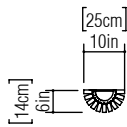

Reference: 4040.
Line: Slatted Barrel
Application: Wall Sconce
Description: Slatted Barrel Wall Sconce 25x70x14

Material: Natural Wood Veneer, MDF and Acrylic
Weight (unpacked): 2,00kg/4,41lb

Light Source Type: E-26
3x 25W (max. each)
Fluorescent or LED
Bulbs not included

Color Temperature: Lamp dependent
CRI: Lamp dependent
Luminous Flux: Lamp dependent

Isolation: Class II
Input Voltage (VAC): 110 ~ 277V
Input Frequency (Hz): 60 Hz

Suspension Cable Length: Not applicable
Certificates: