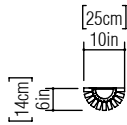

Reference: 4040.
Line: Slatted Barrel
Application: Wall Sconce
Description: Slatted Barrel Wall Sconce 25x70x14

Material: Natural Wood Veneer, MDF and Acrylic
Weight (unpacked): 2,00kg/4,41lb

Light Source Type: E-27
3x 25W (max. each)
Fluorescent or LED
Bulbs not included

Color Temperature: Lamp dependent
CRI: Lamp dependent
Luminous Flux: Lamp dependent

Isolation: Class II
Input Voltage (VAC): 110 ~ 277V
Input Frequency (Hz): 60 Hz

Suspension Cable Length: Not applicable