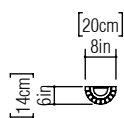

1:50

Finish Options:

01 Pine	24 Marsala
02 Coffee	25 Iridescent White
04 Tobacco	26 Light Pink
06 Imbuia	27 Gold
07 White	28 Silver
09 Louro Freijo	29 Teal
12 Teak	30 Olive Green
13 Bluish Green	31 Ferrari Red
14 Yellow	32 Copper
15 Cappuccino	33 Bronze
18 American Walnut	34 Birch
22 Black