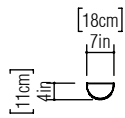

1:50

Finish Options:

01 Pine	24 Marsala
02 Coffee	25 Iridescent White
04 Tobacco	26 Light Pink
06 Imbuia	27 Gold
07 White	28 Silver
09 Louro Freijo	29 Teal
12 Teak	30 Olive Green
13 Bluish Green	31 Ferrari Red
14 Yellow	32 Copper
15 Cappuccino	33 Bronze
18 American Walnut	34 Birch
22 Black