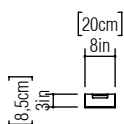

1:50

Finish Options:

01 Pine	24 Marsala
02 Coffee	25 Iridescent White
04 Tobacco	26 Light Pink
06 Imbuia	27 Gold
07 White	28 Silver
09 Louro Freijo	29 Teal
12 Teak	30 Olive Green
13 Bluish Green	31 Ferrari Red
14 Yellow	32 Copper
15 Cappuccino	33 Bronze
18 American Walnut	34 Birch
22 Black