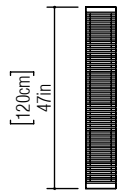

Reference: 470.
Line: Slatted
Application: Wall Sconce
Description: Slatted Linear Wall Sconce 20x120x8,5

Material: Natural Wood Veneer, MDF and Acrylic
Weight (unpacked): 2,55kg/5,62lb

Light Source Type: E-26
4x 25W (max. each)
Fluorescent or LED
Bulbs not included

Color Temperature: Lamp dependent
CRI: Lamp dependent
Luminous Flux: Lamp dependent

Isolation: Class II
Input Voltage (VAC): 110 ~ 277V
Input Frequency (Hz): 60 Hz

Suspension Cable Length: Not applicable