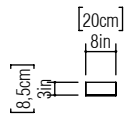

Reference: 470.
Line: Slatted
Application: Wall Sconce
Description: Slatted Linear Wall Sconce 20x120x8,5

Material: Natural Wood Veneer, MDF and Acrylic
Weight (unpacked): 2,55kg/5,62lb

Light Source Type: E-26
4x 25W (max. each)
Fluorescent or LED
Bulbs not included

Color Temperature: Lamp dependent
CRI: Lamp dependent
Luminous Flux: Lamp dependent

Isolation: Class II
Input Voltage (VAC): 110 ~ 277V
Input Frequency (Hz): 60 Hz

Suspension Cable Length: Not applicable