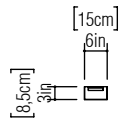

1:50

Finish Options:

01 Pine	24 Marsala
02 Coffee	25 Iridescent White
04 Tobacco	26 Light Pink
06 Imbuia	27 Gold
07 White	28 Silver
09 Louro Freijo	29 Teal
12 Teak	30 Olive Green
13 Bluish Green	31 Ferrari Red
14 Yellow	32 Copper
15 Cappuccino	33 Bronze
18 American Walnut	34 Birch
22 Black