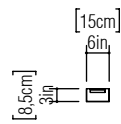

1:50

Finish Options:

01 Pine	24 Marsala
02 Coffee	25 Iridescent White
04 Tobacco	26 Light Pink
06 Imbuia	27 Gold
07 White	28 Silver
09 Louro Freijo	29 Teal
12 Teak	30 Olive Green
13 Bluish Green	31 Ferrari Red
14 Yellow	32 Copper
15 Cappuccino	33 Bronze
18 American Walnut	34 Birch
22 Black