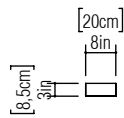

1:50

Finish Options:

01 Pine	24 Marsala
02 Coffee	25 Iridescent White
04 Tobacco	26 Light Pink
06 Imbuia	27 Gold
07 White	28 Silver
09 Louro Freijo	29 Teal
12 Teak	30 Olive Green
13 Bluish Green	31 Ferrari Red
14 Yellow	32 Copper
15 Cappuccino	33 Bronze
18 American Walnut	34 Birch
22 Black