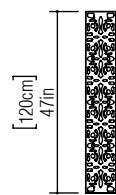

1:50

Finish Options:

01 Pine	24 Marsala
02 Coffee	25 Iridescent White
04 Tobacco	26 Light Pink
06 Imbuia	27 Gold
07 White	28 Silver
09 Louro Freijo	29 Teal
12 Teak	30 Olive Green
13 Bluish Green	31 Ferrari Red
14 Yellow	32 Copper
15 Cappuccino	33 Bronze
18 American Walnut	34 Birch
22 Black