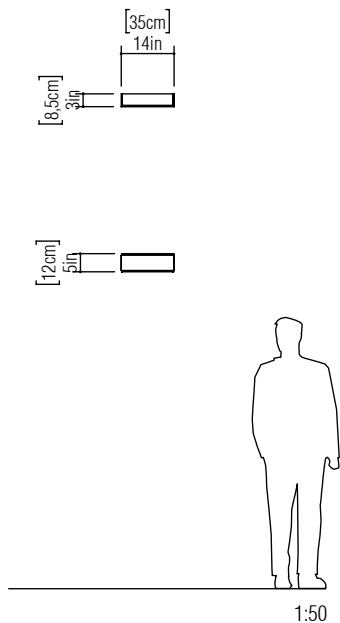

Finish Options:

	01 Pine		24 Marsala
	02 Coffee		25 Iridescent White
	04 Tobacco		26 Light Pink
	06 Imbuia		27 Gold
	07 White		28 Silver
	09 Louro Freijo		29 Teal
	12 Teak		30 Olive Green
	13 Bluish Green		31 Ferrari Red
	14 Yellow		32 Copper
	15 Cappuccino		33 Bronze
	18 American Walnut		34 Birch
	22 Black