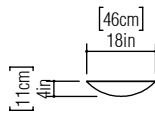

1:50

Finish Options:

01 Pine	24 Marsala
02 Coffee	25 Iridescent White
04 Tobacco	26 Light Pink
06 Imbuia	27 Gold
07 White	28 Silver
09 Louro Freijo	29 Teal
12 Teak	30 Olive Green
13 Bluish Green	31 Ferrari Red
14 Yellow	32 Copper
15 Cappuccino	33 Bronze
18 American Walnut	34 Birch
22 Black