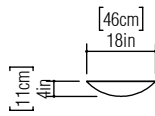

1:50

Finish Options:

01 Pine	24 Marsala
02 Coffee	25 Iridescent White
04 Tobacco	26 Light Pink
06 Imbuia	27 Gold
07 White	28 Silver
09 Louro Freijo	29 Teal
12 Teak	30 Olive Green
13 Bluish Green	31 Ferrari Red
14 Yellow	32 Copper
15 Cappuccino	33 Bronze
18 American Walnut	34 Birch
22 Black