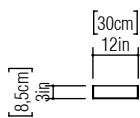

1:50

Finish Options:

01 Pine	24 Marsala
02 Coffee	25 Iridescent White
04 Tobacco	26 Light Pink
06 Imbuia	27 Gold
07 White	28 Silver
09 Louro Freijo	29 Teal
12 Teak	30 Olive Green
13 Bluish Green	31 Ferrari Red
14 Yellow	32 Copper
15 Cappuccino	33 Bronze
18 American Walnut	34 Birch
22 Black