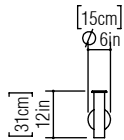

1:50

Finish Options:

01 Pine	24 Marsala
02 Coffee	25 Iridescent White
04 Tobacco	26 Light Pink
06 Imbuia	27 Gold
07 White	28 Silver
09 Louro Freijo	29 Teal
12 Teak	30 Olive Green
13 Bluish Green	31 Ferrari Red
14 Yellow	32 Copper
15 Cappuccino	33 Bronze
18 American Walnut	34 Birch
22 Black