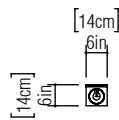

1:50

Finish Options:

01 Pine	24 Marsala
02 Coffee	25 Iridescent White
04 Tobacco	26 Light Pink
06 Imbuia	27 Gold
07 White	28 Silver
09 Louro Freijo	29 Teal
12 Teak	30 Olive Green
13 Bluish Green	31 Ferrari Red
14 Yellow	32 Copper
15 Cappuccino	33 Bronze
18 American Walnut	34 Birch
22 Black