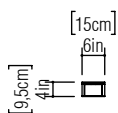

1:50

Finish Options:

	01 Pine		24 Marsala
	02 Coffee		25 Iridescent White
	04 Tobacco		26 Light Pink
	06 Imbuia		27 Gold
	07 White		28 Silver
	09 Louro Freijo		29 Teal
	12 Teak		30 Olive Green
	13 Bluish Green		31 Ferrari Red
	14 Yellow		32 Copper
	15 Cappuccino		33 Bronze
	18 American Walnut		34 Birch
	22 Black