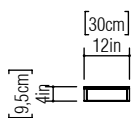

Reference: 4069.  
Line: Clean  
Application: Wall Sconce  
Description: Clean Wall Sconce 30x30x9,5

Material: Natural Wood Veneer, MDF and Acrylic  
Weight (unpacked): 1,04kg/2,30lb

Light Source Type: G9  
2x 3W (max. each)  
LED  
Bulbs not included  
Color Temperature: Lamp dependent  
CRI: Lamp dependent  
Luminous Flux: Lamp dependent

Isolation: Class II  
Input Voltage (VAC): 110 ~ 277V  
Input Frequency (Hz): 60 Hz

Suspension Cable Length: Not applicable

1:50

Finish Options:

	01 Pine		24 Marsala
	02 Coffee		25 Iridescent White
	04 Tobacco		26 Light Pink
	06 Imbuia		27 Gold
	07 White		28 Silver
	09 Louro Freijo		29 Teal
	12 Teak		30 Olive Green
	13 Bluish Green		31 Ferrari Red
	14 Yellow		32 Copper
	15 Cappuccino		33 Bronze
	18 American Walnut		34 Birch
	22 Black		